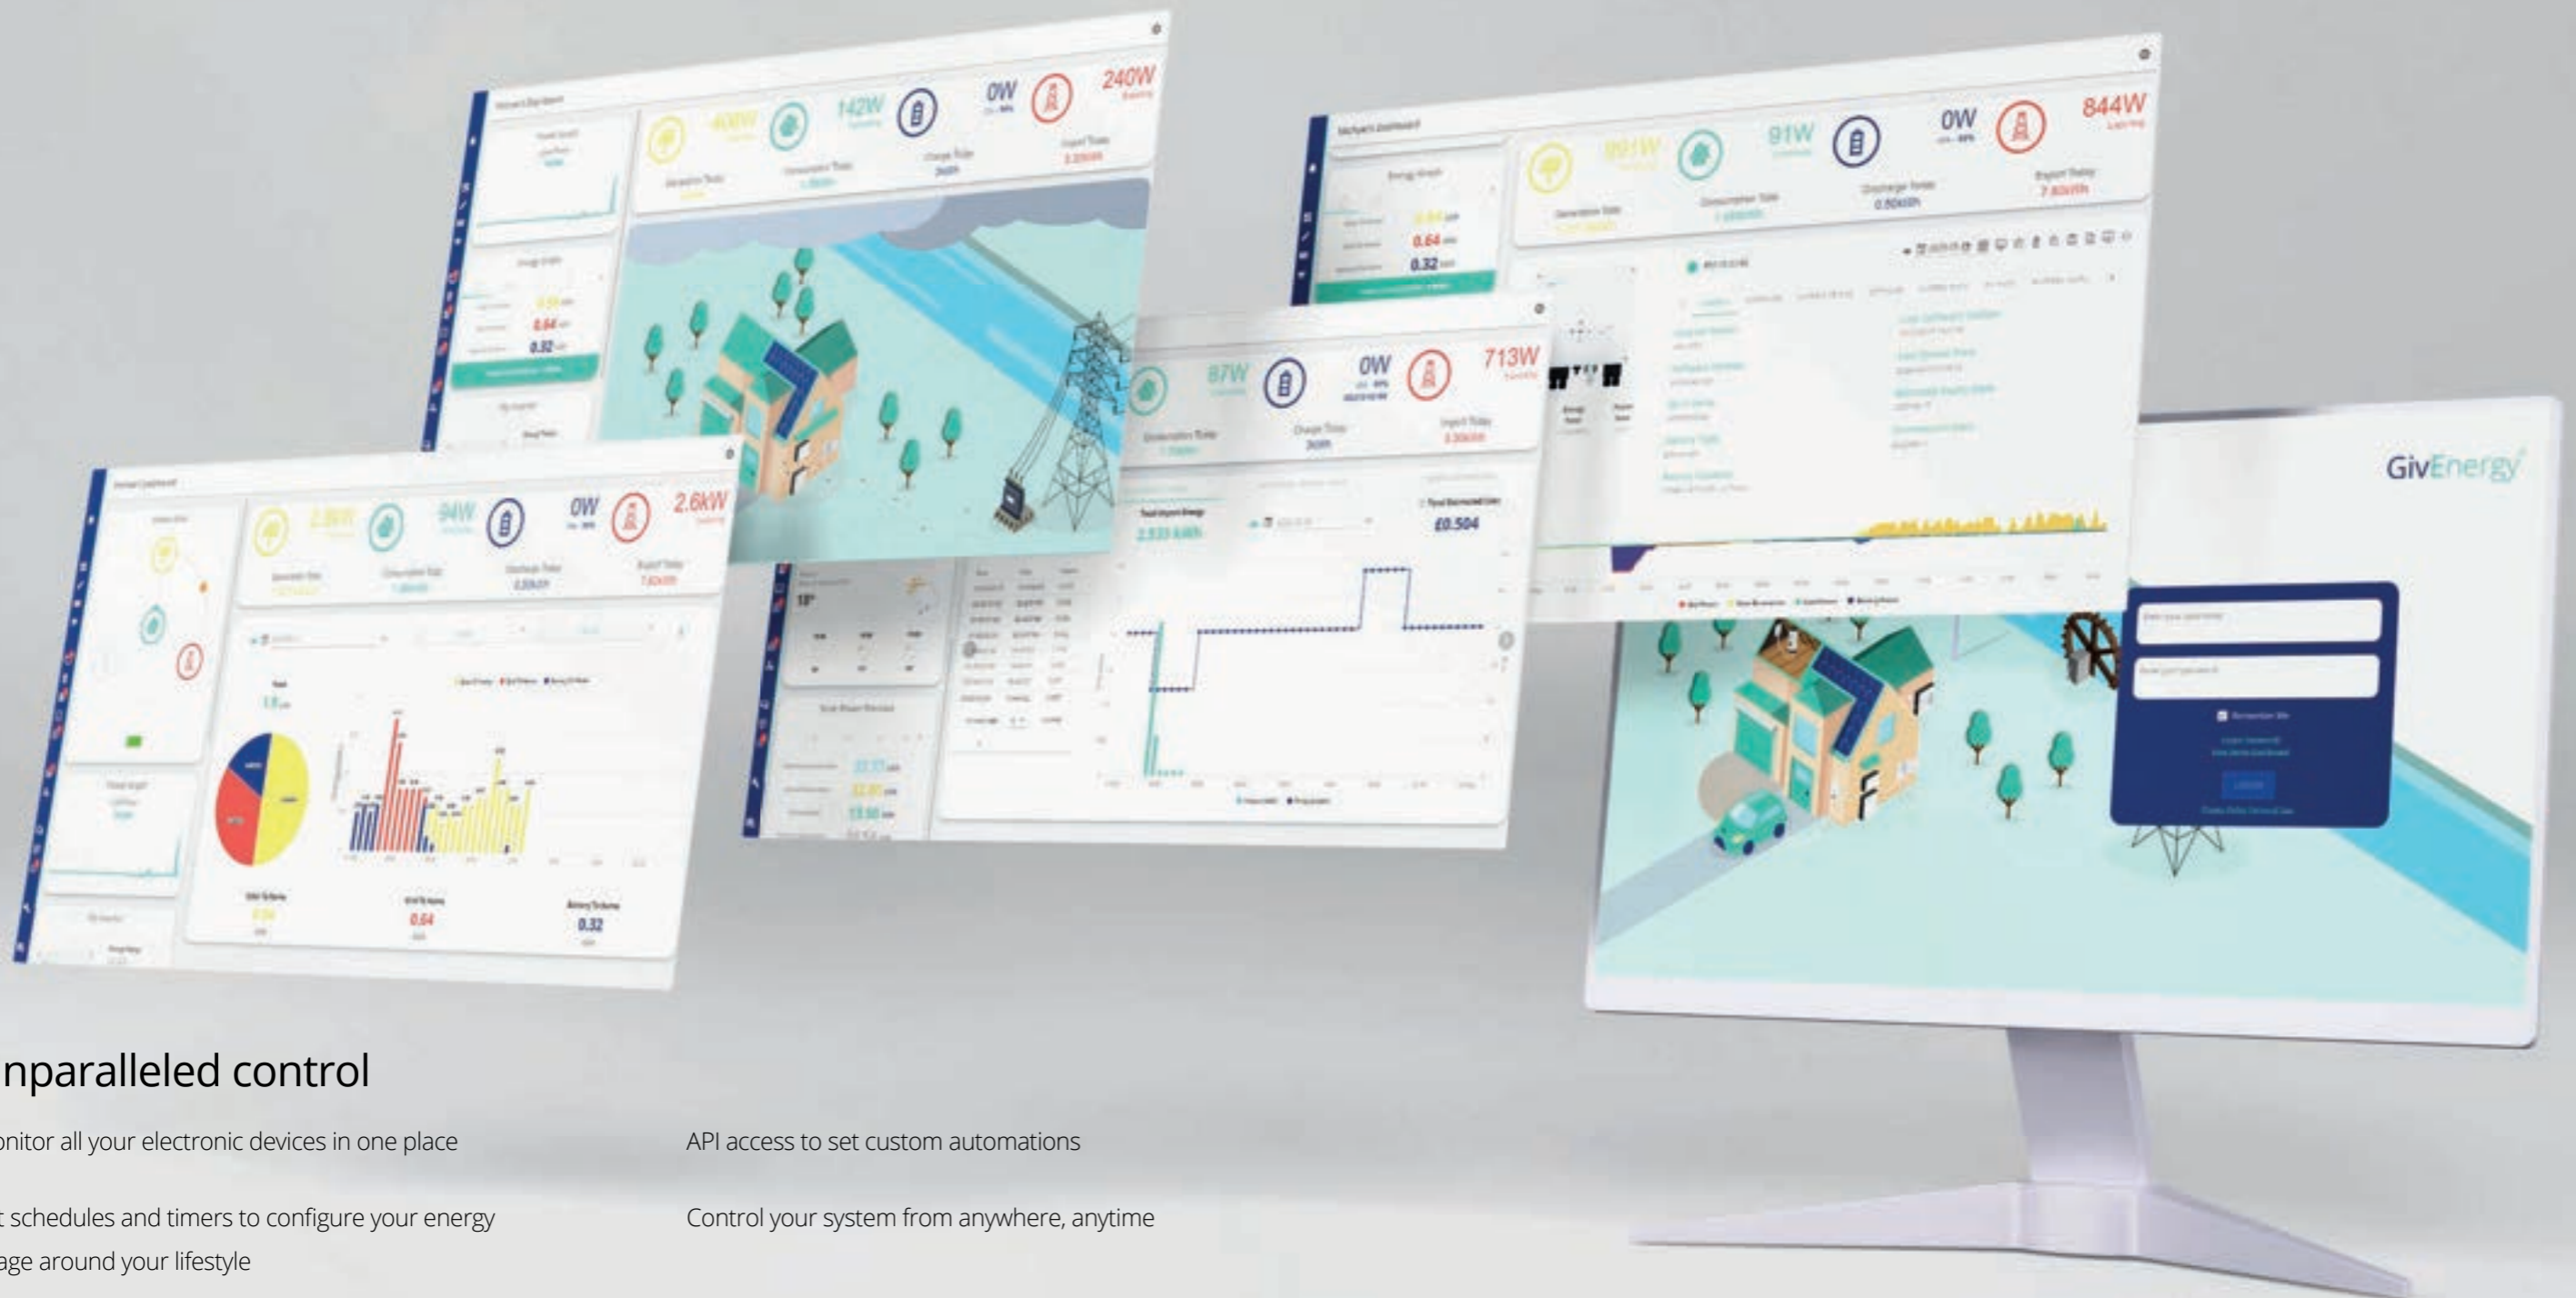

Home

Visibility on the overall energy consumption of your home.

Electrical appliances

Connect appliances to GivEnergy smart plugs for usage data and remote control.

Home battery

Monitor state of charge, battery health, and throughput.

Alexa

Ask Alexa for power updates and tell her to turn app-connected devices on/off.

Grid usage

Track how much energy you're importing and exporting via the grid.

GivEnergy portal

Exercise full control over your energy usage. The GivEnergy portal makes energy management easy — allowing you to monitor, manage, and analyse your system in the cloud.

Unparalleled data access

Customisable dashboard unique to you and your setup

Easy to use, remotely updated, and free forever

Quick information and detailed power values alike

Graphs displaying your power usage and energy usage

GivEnergy app

Exercise full control over your energy usage. The GivEnergy portal makes energy management easy — allowing you to monitor, manage, and analyse your system in the cloud.

Your power, in your hands